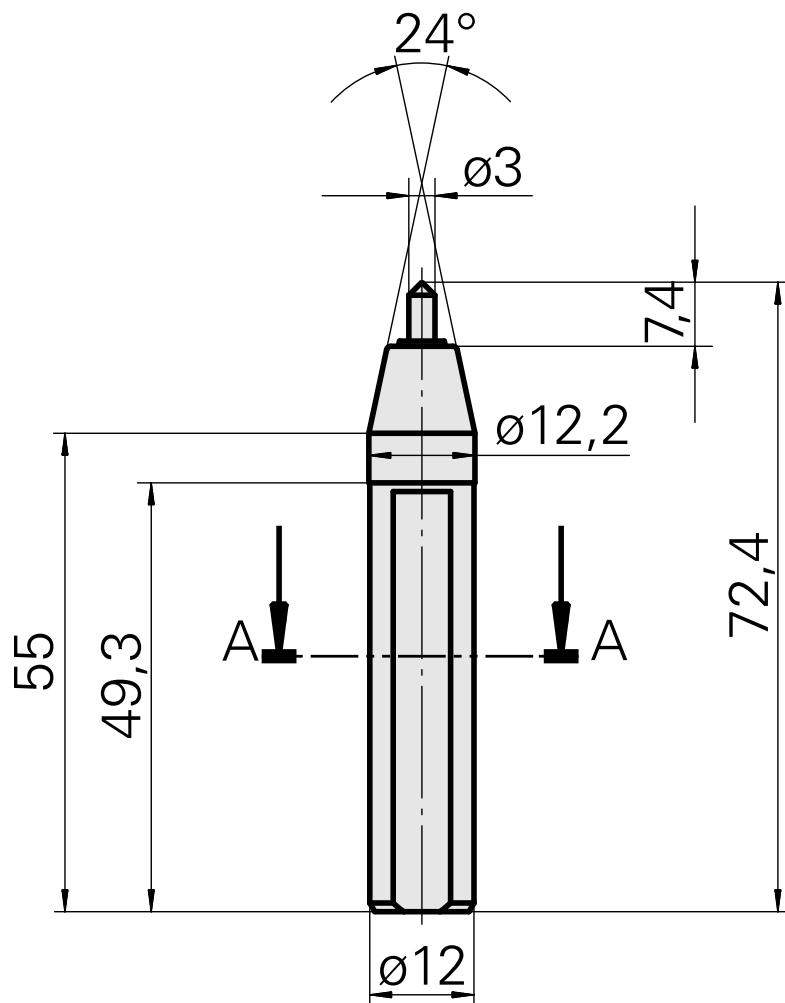

Marking tool, Tip angle/radius 90°/R0.5mm

Technical data

TH accessories category

Marking tool

Tool mounting

12mm

Note

Universal stylus for medium line thickness

A-A