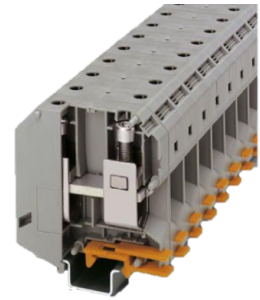

Clip

Technical data

Electrical assemblies	Terminal
Length	70.5 Millimeter
Width	20 Millimeter
Height	83.5 Millimeter
Cross-section	50 Square millimeter
Number of wires/poles (ST)	2 Piece
	GY - grey

No 3-side view is currently available for this product