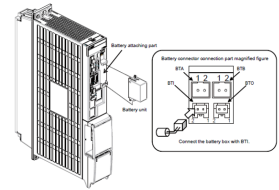

### Technical data

**Electrical assemblies**

Battery

**Current**

1.7 Ampere

**Voltage**

6 Volt

No 3-side view is currently available for this product