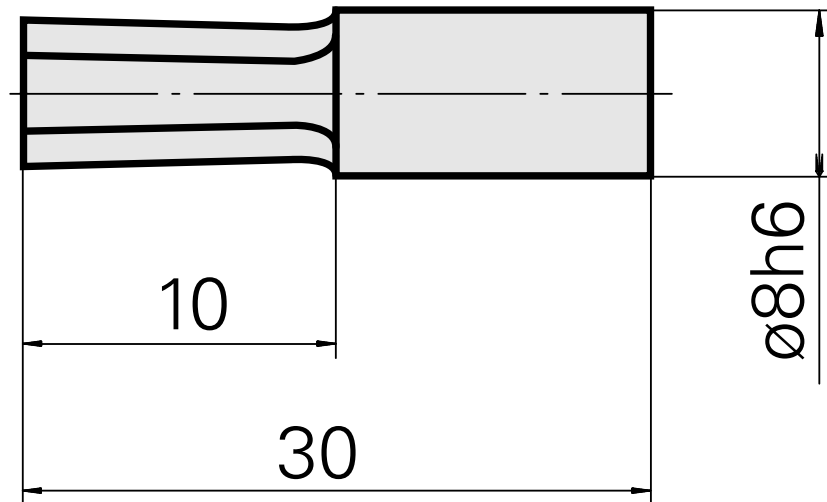

Broach SW2,5 mm

Technical data

TH accessories category

Broach

Mounting

SW2,5 mm

Tool mounting

8mm