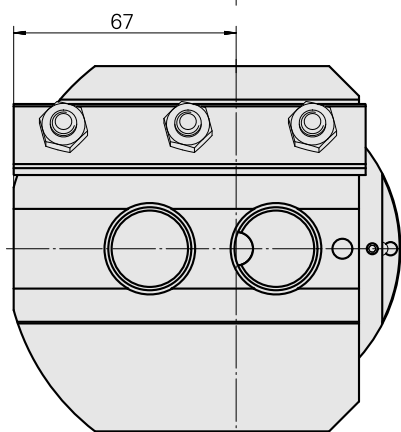

### Technical data

TH accessories category

Adapter for presetting units

Mounting

SK50

Tool mounting

Dovetail ABC