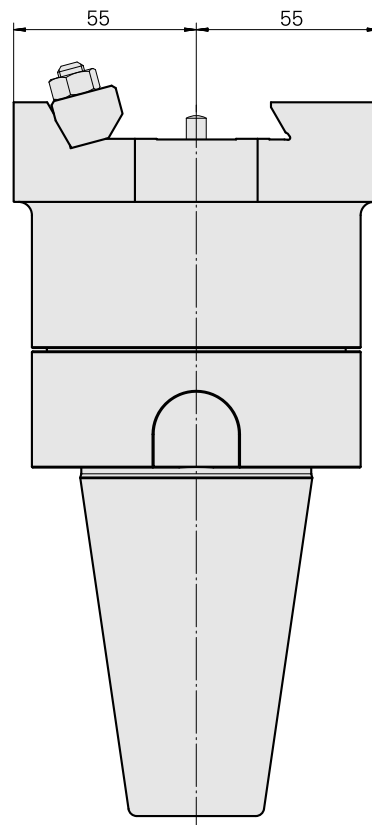

### Technical data

TH accessories category

Adapter for presetting units

Mounting

SK50

Tool mounting

Dovetail ABC