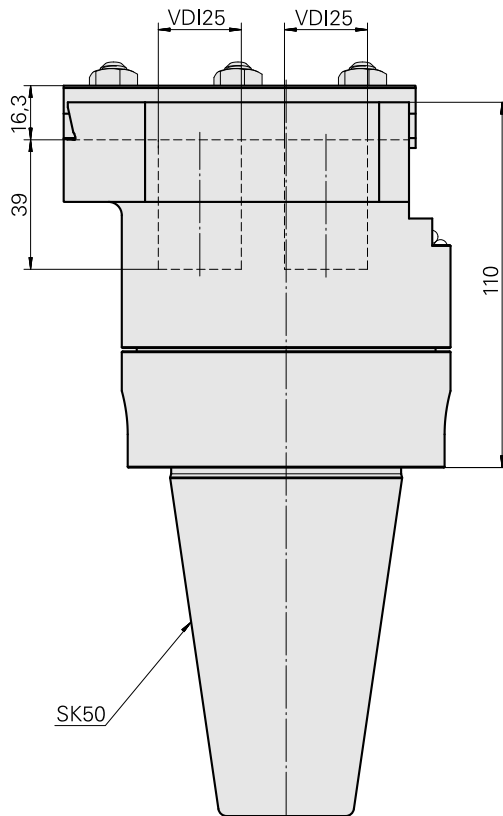

### Technical data

TH accessories category

Adapter for presetting units

Mounting

SK50

Tool mounting

Dovetail ABC