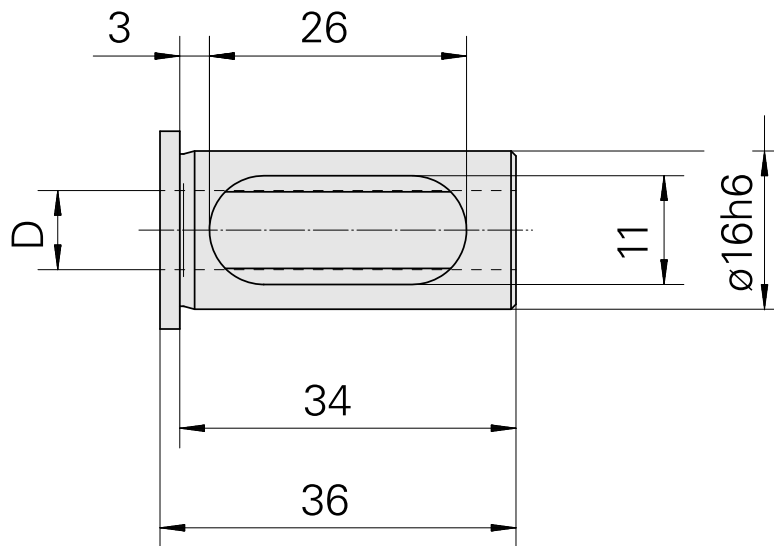

Mounting sleeve with collar D16/ 12mm

Technical data

TH accessories category	Mounting sleeve with collar
Mounting	D16
Tool mounting	12mm

Documents

No downloads available for this product