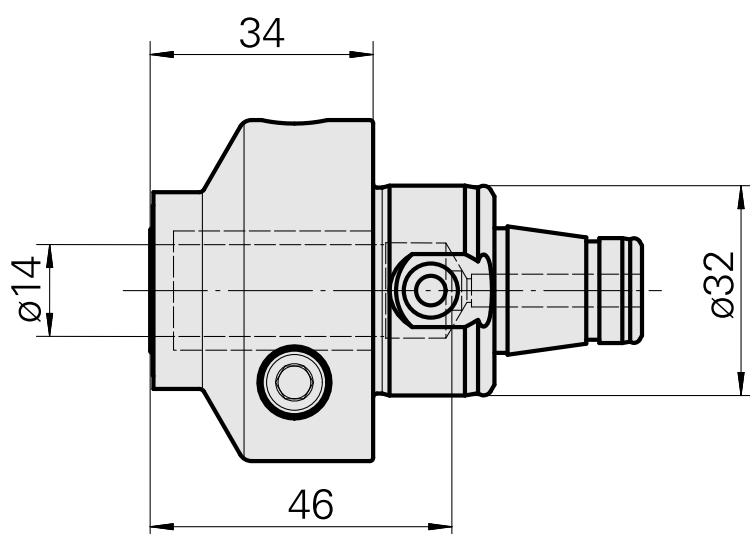

WFB 32-20 Hydraulic expansion chuck D14

Technical data

TH accessories category

WFB 32-20

Mounting

Hydraulic expansion chuck D14

Quick change inserts

hydraulic expan. mounting