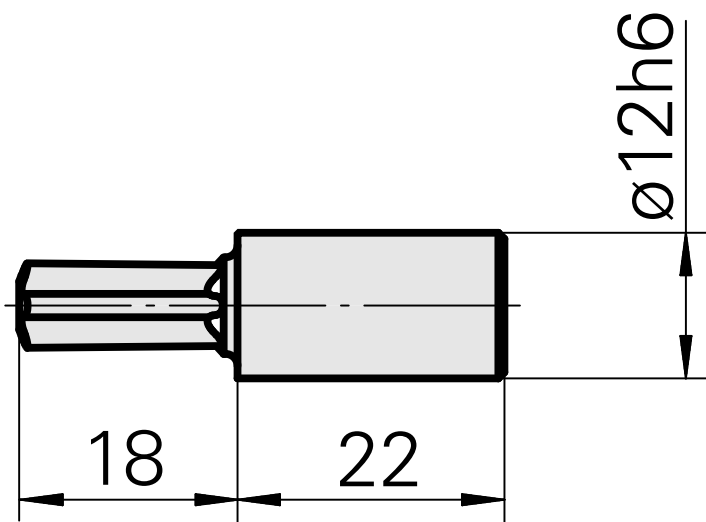

Mandril de evacuação Torx 20

Technical data

TH accessories category	Broach
Mounting	Torx 20
Tool mounting	12mm

Documents

No downloads available for this product