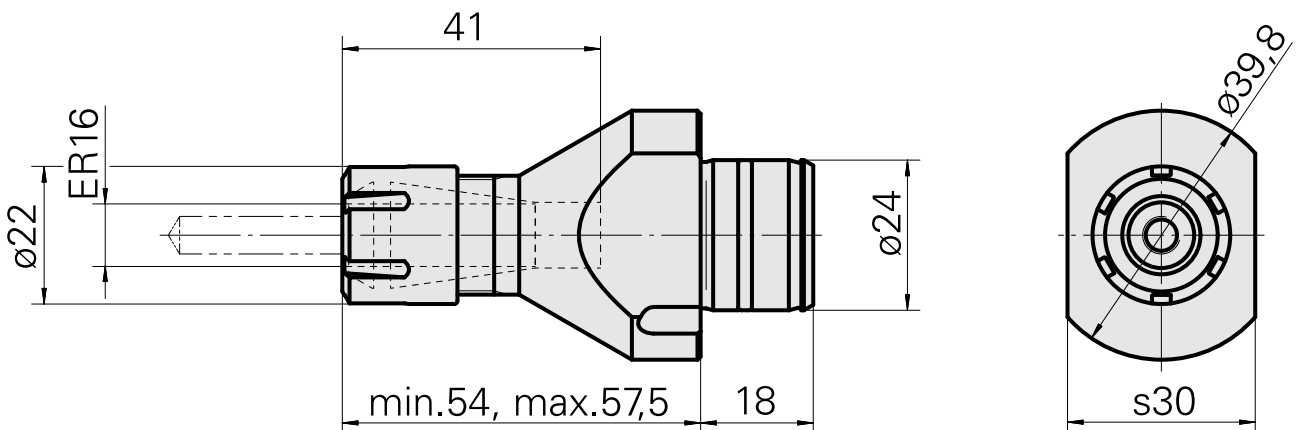

### Caratteristiche tecniche

Drive	not live
Cooling	internal
Mounting	ER16
Pressure	80 bar
X [mm]	54 (2.13")
Y [mm]	-
Z [mm]	-
INDEX TRAUB products	ABC65 • TNK42/65 • TNL18 • TNL20 • TNL32-11 • TNL32 • TNL32-11 compact • TNL20-11 • TNL32 compact • TNK40.2-10 • TNL20.2 • TNK40.2