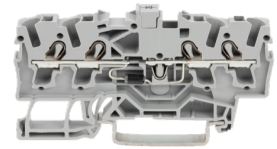

## Clip

### Technical data

|                                   |                       |
|-----------------------------------|-----------------------|
| <b>manufacturer product line</b>  | Wago                  |
| <b>Electrical assemblies</b>      | Terminal              |
| <b>manufacturer product line</b>  | Wago Serie 2001       |
| <b>Length</b>                     | 70 Millimeter         |
| <b>Width</b>                      | 5.2 Millimeter        |
| <b>Height</b>                     | 33 Millimeter         |
| <b>Cross-section</b>              | 2.5 Square millimeter |
| <b>Number of wires/poles (ST)</b> | 4 Piece               |
|                                   | GY - grey             |