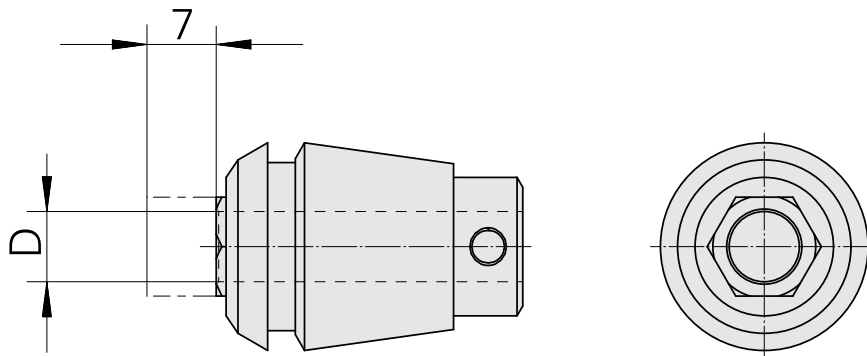

## ER-Collet chuck for taps ET 1-20 3.55mm

### Technical data

TH accessories category	ER-Collet chuck for taps
Mounting	ER20
Tool mounting	3.55mm
Collet type	ET 1-20

10316524  
323443

**INDEX**

---