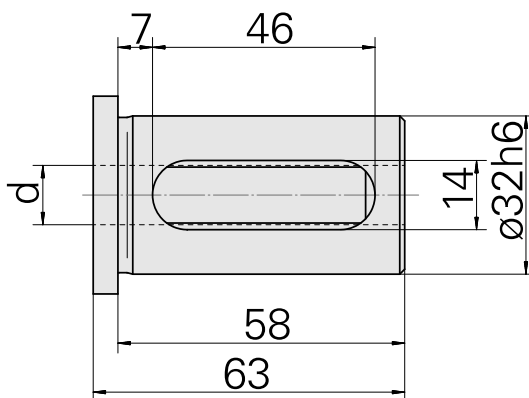

Bussola attacco con manicotto D32/ 11mm

Technical data

TH accessories category	Mounting sleeve with collar
Mounting	D32
Tool mounting	11mm

Documents

No downloads available for this product