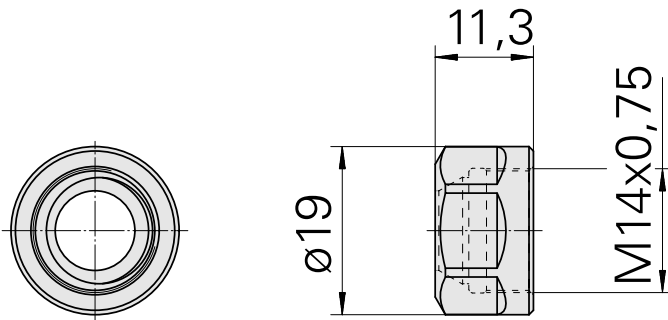

### Technical data

TH accessories category

Clamping nut

Mounting

ER11

Collet type

ER 11

Clamping nut type

Female thread

10302707  
322438

**INDEX**

---