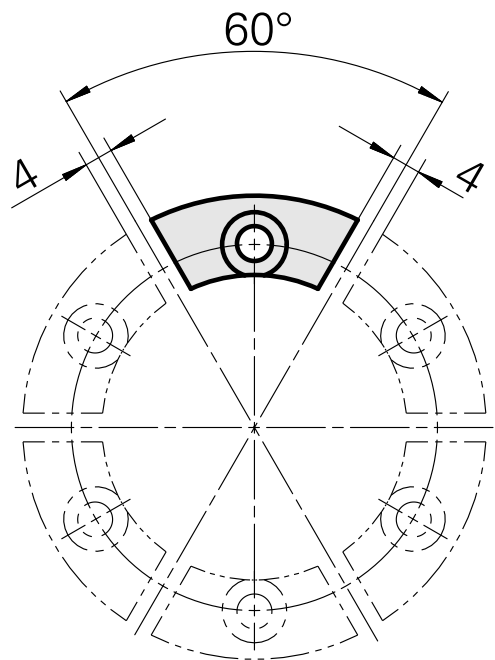

Cover plate Circular prism

Technical data

Shank TNL	Circular prism
Drive	not live
Fixation TNL	Central tensioning screw
INDEX TRAUB products	TNL12 • TNL12.2

10297555
950551

INDEX

Documents

No downloads available for this product