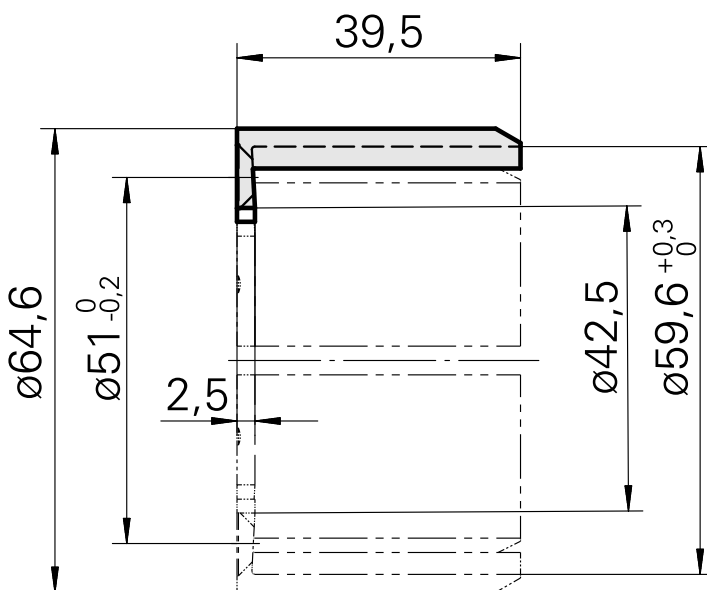

Cover plate Circular prism

Technical data

Shank TNL	Circular prism
Drive	not live
Fixation TNL	Central tensioning screw
INDEX TRAUB products	TNL12 • TNL12.2

10297555
950551

INDEX

Documents

No downloads available for this product