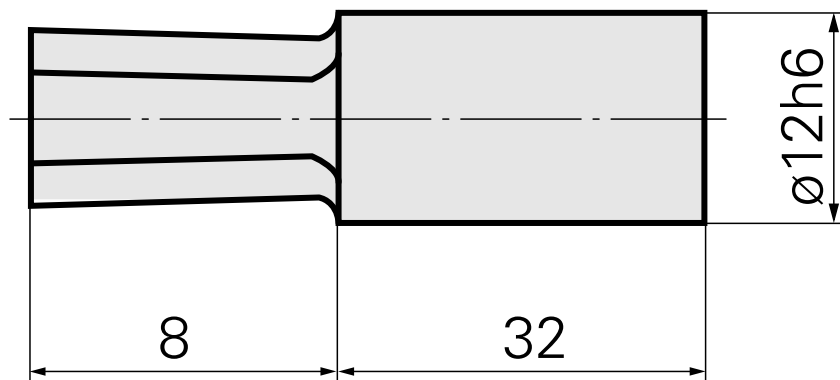

Broach SW2,5 mm

Technical data

TH accessories category	Broach
Mounting	SW2,5 mm
Tool mounting	12mm

Documents

No downloads available for this product