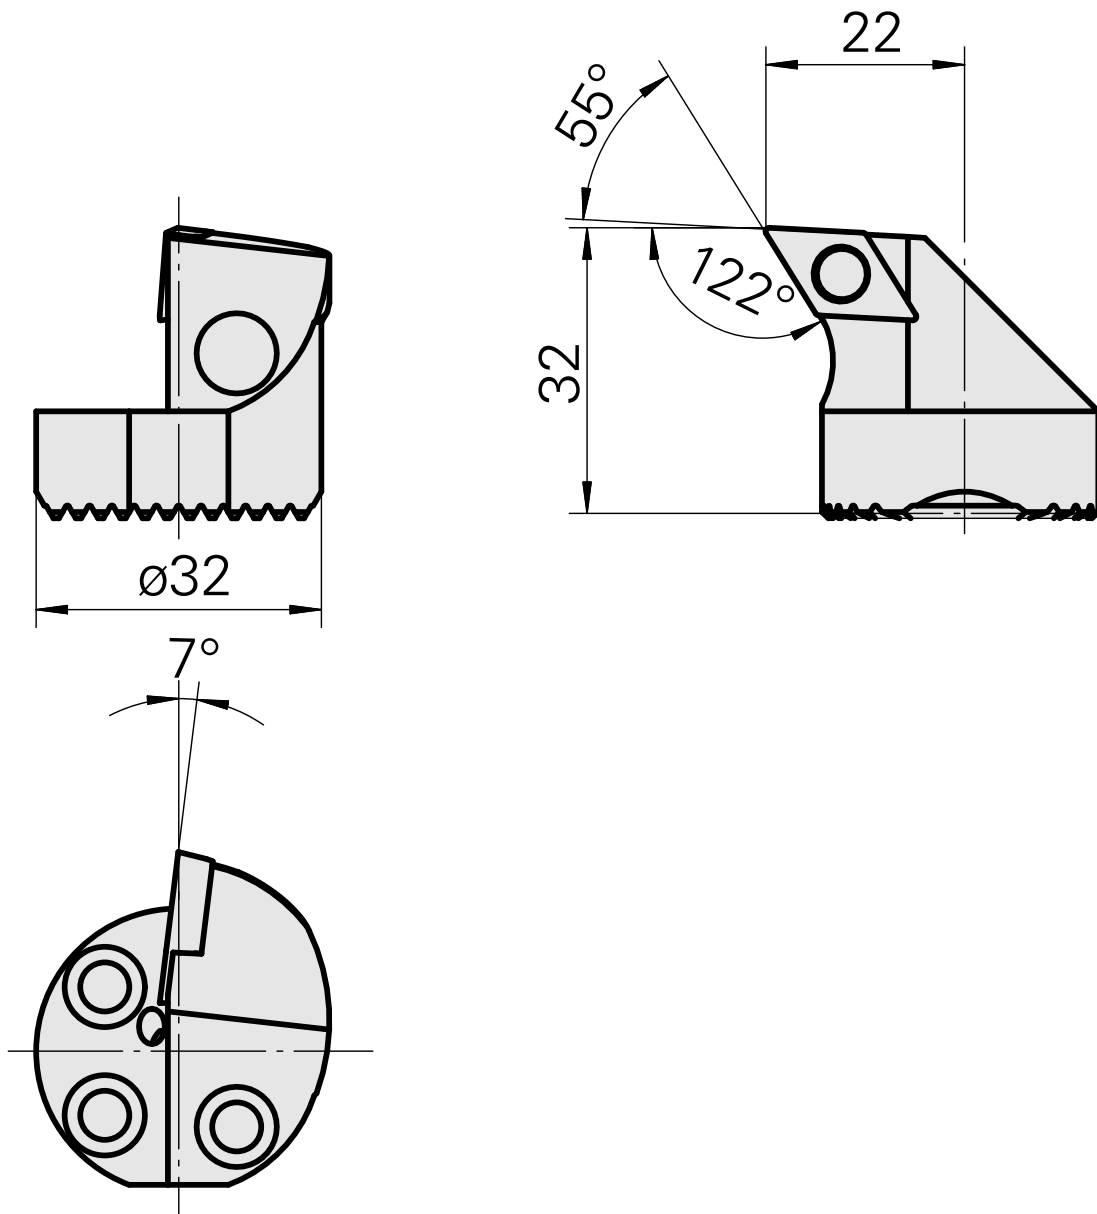

## Boring head for DC.. 11T3..

### Technical data

|                             |  |
|-----------------------------|--|
| <b>Mounting</b>             | for DC.. 11T3..                        |
| <b>Cooling</b>              | internal                               |
| <b>Pressure</b>             | 50 bar                                 |
| <b>X [mm]</b>               | 32 (1.26")                             |
| <b>Z [mm]</b>               | 22 (0.87)                              |
| <b>INDEX TRAUB products</b> | G220.3 • R200 • TNX65/42 •<br>TNX220.3 |

### **Other accessories**

[Countersunk screw Wohlhaupter Nr. 115673](#)

Product ID : 10587078

Previous product ID : W00013.0026

---