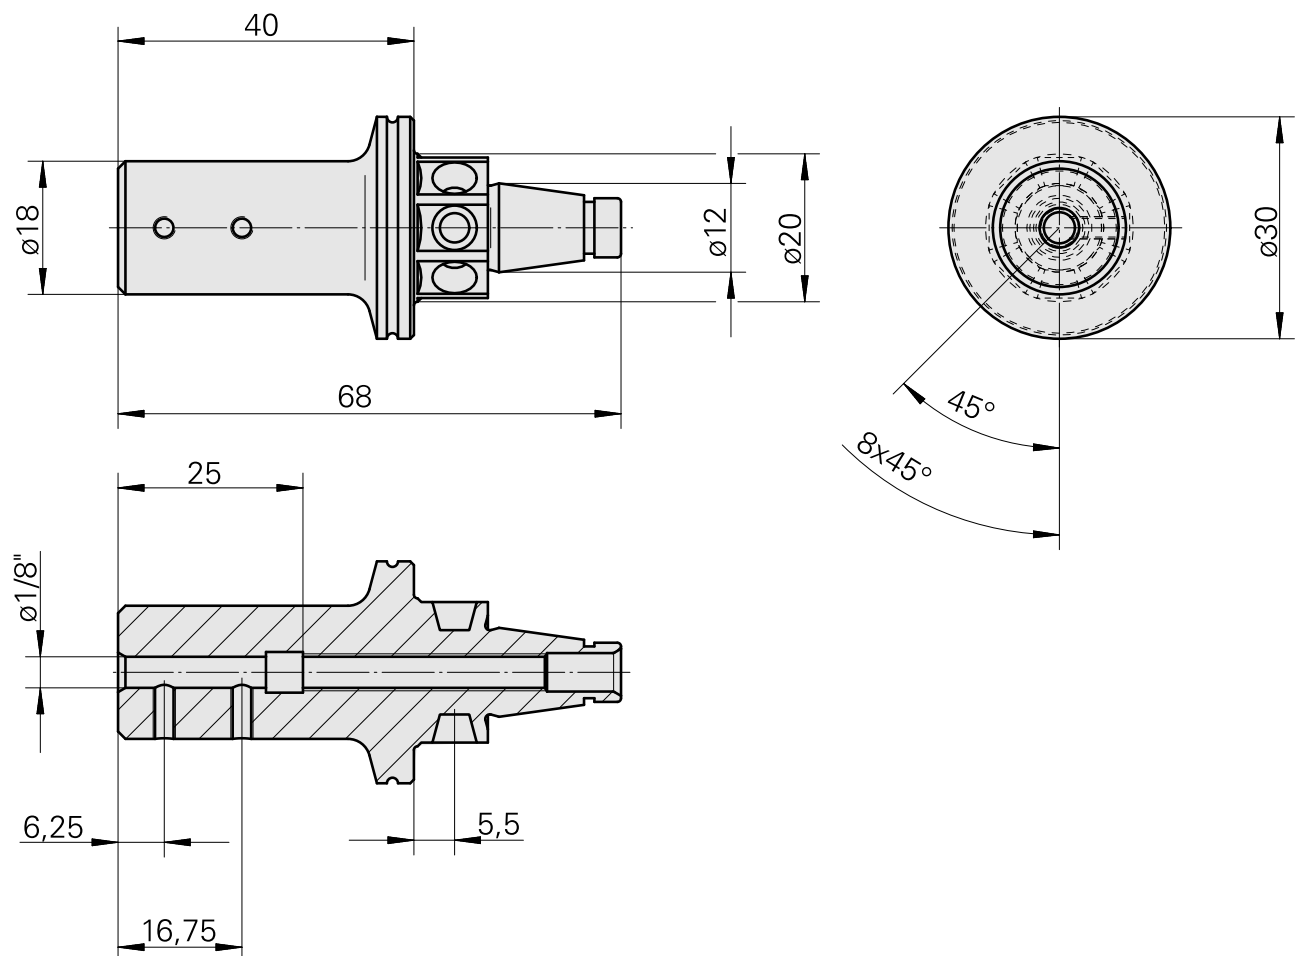

### Technical data

TH accessories category

WFB 20-12

Mounting

D1/8"

Quick change inserts

Boring tool holder

#### [Adjusting screw M 5x15](#)

Product ID : 10491071

Previous product ID : 326794

---