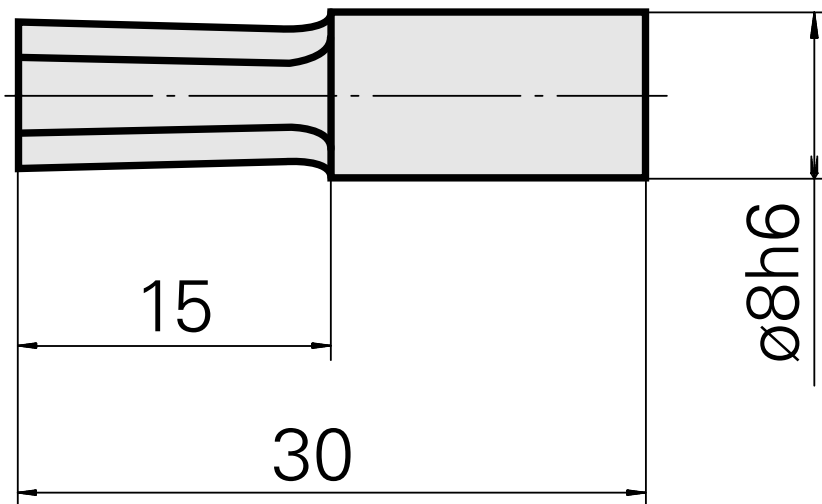

Broach SW5 mm

Technical data

| | |
|-------------------------|--------|
| TH accessories category | Broach |
| Mounting | SW5 mm |
| Tool mounting | 8mm |

Documents

No downloads available for this product