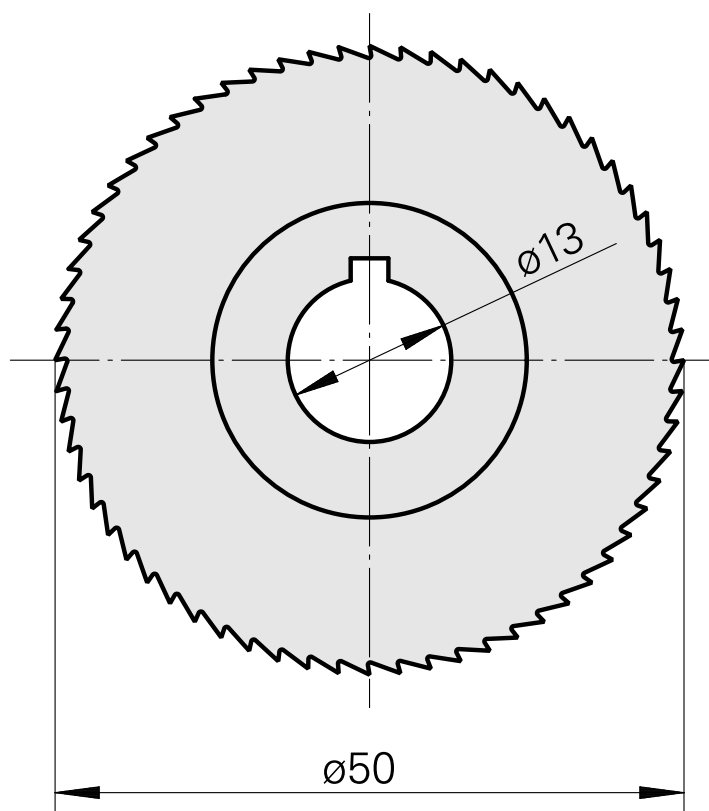

## Saw blade, circular saw blade width 1 mm (0.039")

### Technical data

TH accessories category

Circular saw blade d50

Tool mounting

13mm