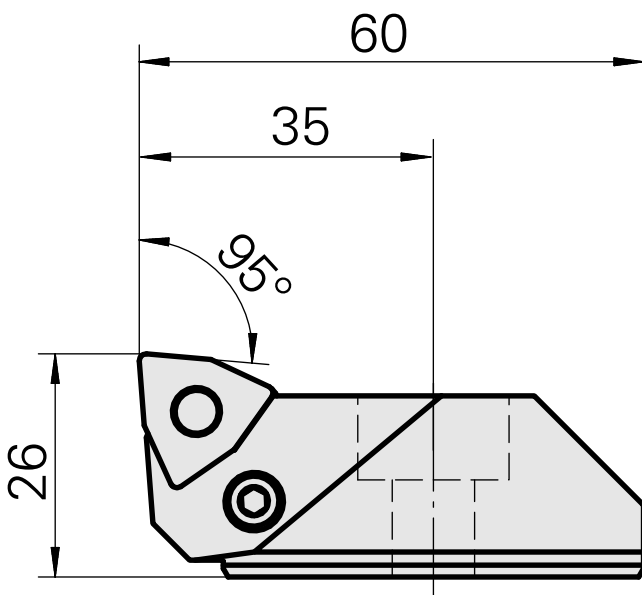

## Boring head

### Technical data

|                      |  |
|----------------------|--|
| Cooling              | internal   |
| Pressure             | 50 bar   |
| X [mm]               | 26 (1.02")   |
| Z [mm]               | 35 (1.38)  |
| INDEX TRAUB products | G220 • G420 • G520 • G320.2 •<br>G220.3 • TNX220.3 |