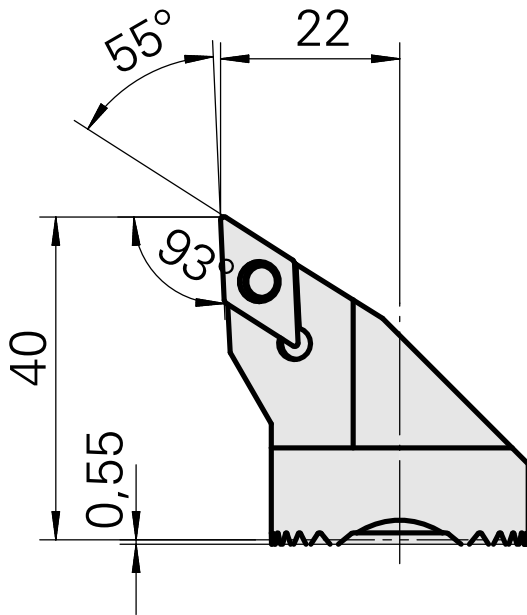

Boring head for DC.. 11T3..

Technical data

| | |
|-----------------------------|---|
| Mounting | for DC.. 11T3.. |
| Cooling | internal |
| Pressure | 50 bar |
| X [mm] | 40 (1.57") |
| Z [mm] | 22 (0.87) |
| INDEX TRAUB products | G220.3 • G220 • R200 • TNX65/42 • TNX220.3 |

Documents

No downloads available for this product

Accessories

Optional accessories

Other accessories

[Countersunk screw Wohlhaupter Nr. 115673](#)

Product ID : 10587078

Previous product ID : W00013.0026
