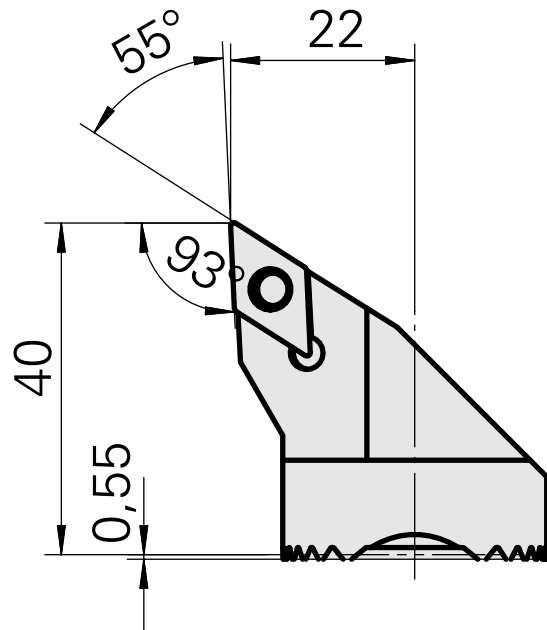

Boring head for DC.. 11T3..

Technical data

Mounting	for DC.. 11T3..
Cooling	internal
Pressure	50 bar
X [mm]	40 (1.57")
Z [mm]	22 (0.87)
INDEX TRAUB products	G220.3 • R200 • TNX65/42 • TNX220.3

Documents

No downloads available for this product

Accessories

Optional accessories

Other accessories

[Countersunk screw Wohlhaupter Nr. 115673](#)

Product ID : 10587078

Previous product ID : W00013.0026
