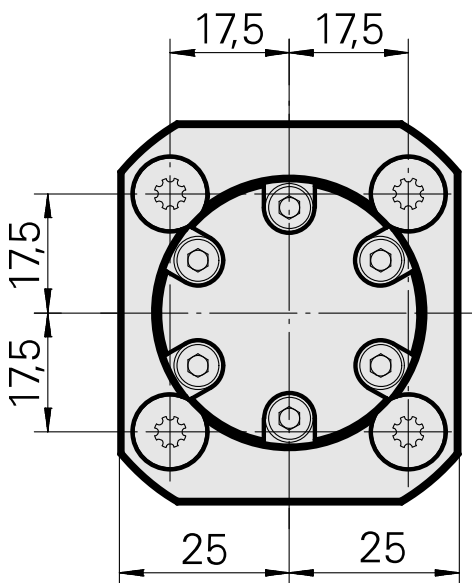

Coolant Supply, internal 160 bar

Technical data

There are currently no additional technical features stored for this product

Documents

Product notes

[DE \(pdf\)](#)

[EN \(pdf\)](#)

[FR \(pdf\)](#)