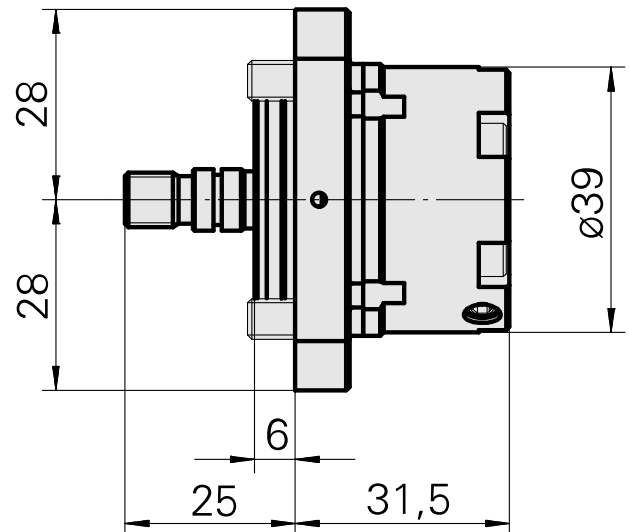

Coolant Supply, internal 160 bar

Technical data

There are currently no additional technical features stored for this product

Documents

Product notes

[DE \(pdf\)](#)

[EN \(pdf\)](#)

[FR \(pdf\)](#)