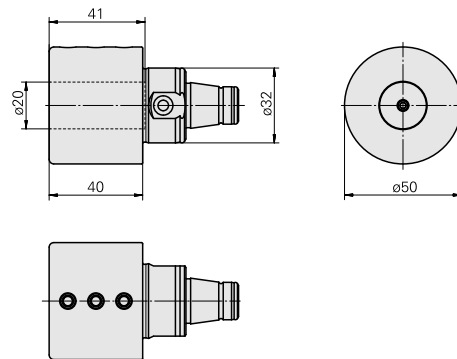

### Technical data

TH accessories category

WFB 32-20

Mounting

D20

Quick change inserts

Weldon mounting

---