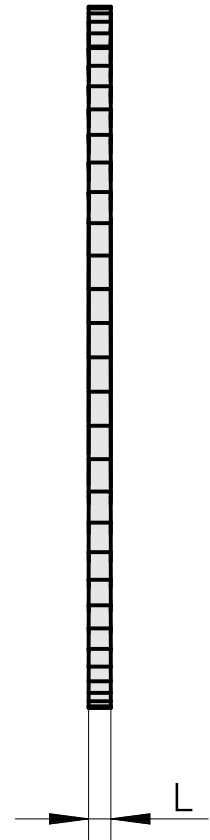

Saw blade, circular saw blade width 2.5 mm (0.09")

Technical data

TH accessories category

Circular saw blade d63

Tool mounting

16mm

10210566
223010.6325

INDEX