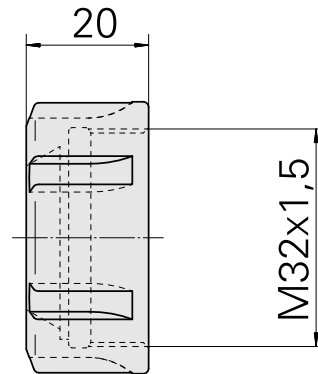

Clamping nut

Technical data

TH accessories category

Clamping nut

Mounting

ER25

Collet type

ER 25

Clamping nut type

Female thread