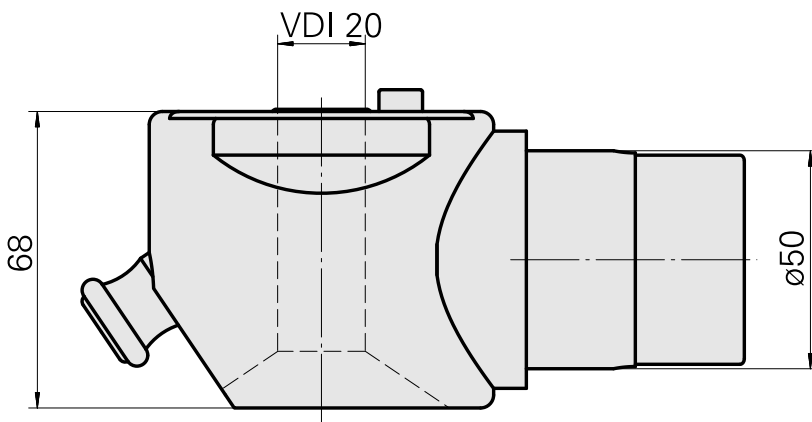

Adapter mounting aid VDI 20

Technical data

TH accessories category

Adapter mounting aid

Tool mounting

VDI 20

10180538
W9990522

INDEX