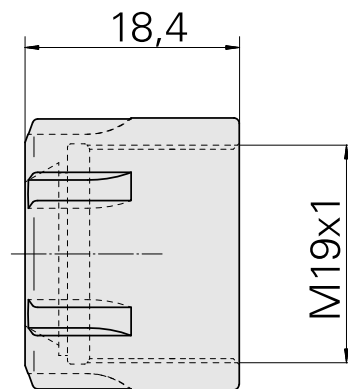

Clamping nut

Technical data

TH accessories category

Clamping nut

Mounting

ER16

Collet type

ER 16

Clamping nut type

Female thread diameter reduced

10178506
901939.6161

INDEX

Documents

No downloads available for this product