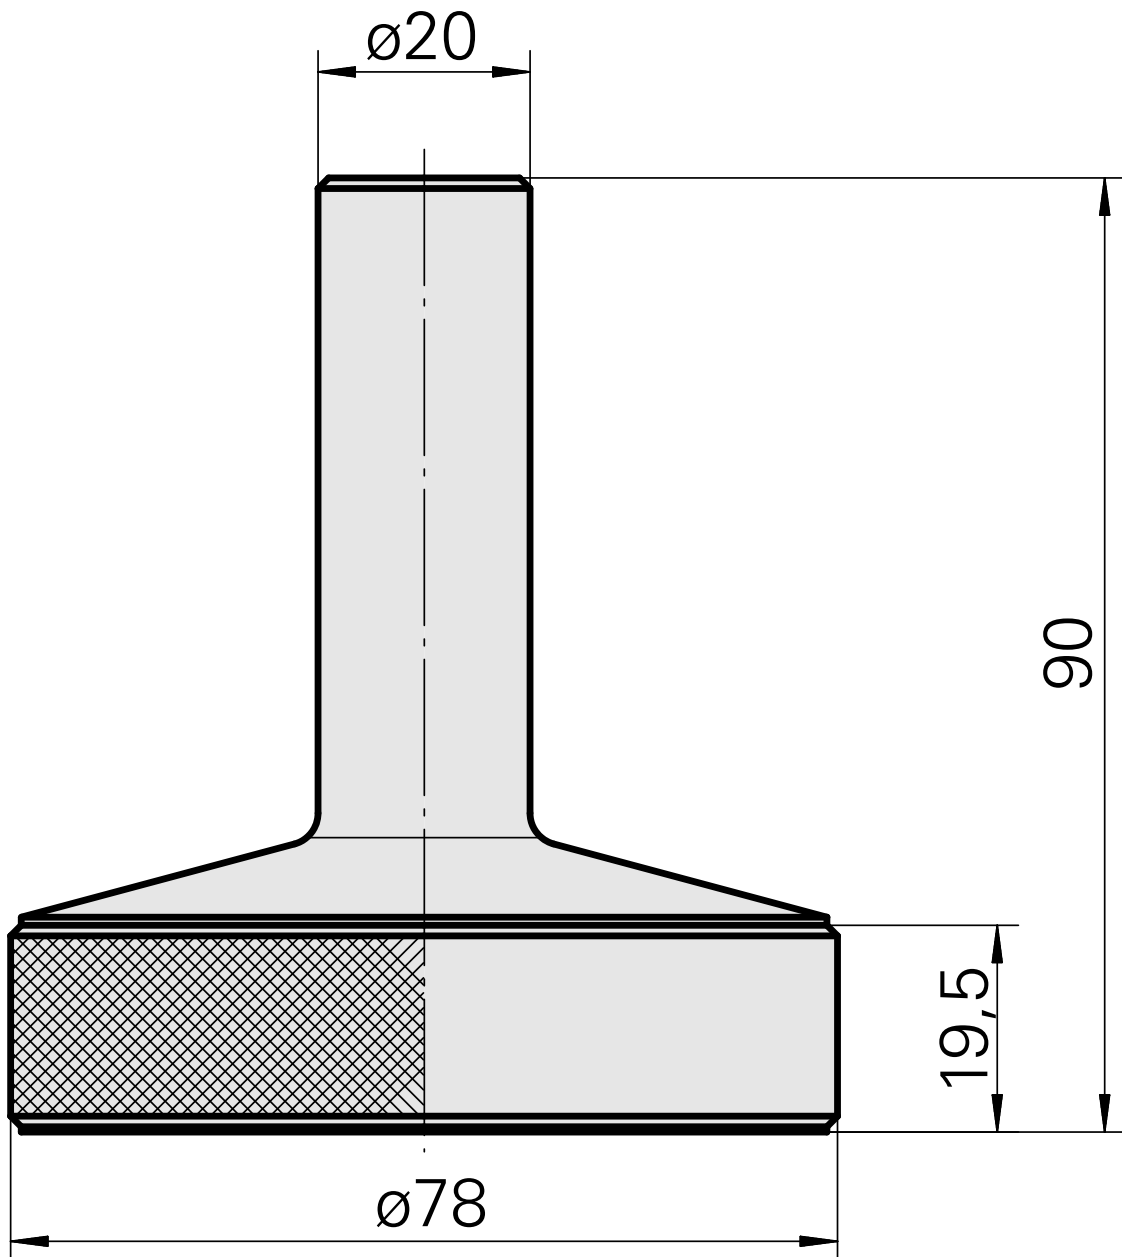

## WFB 20-12 WFB 20-12, adapter for shrinking device

### Technical data

TH accessories category	WFB 20-12
Mounting	WFB 20-12
Quick change inserts	miscell mounting

10174888  
837062

**INDEX**

---