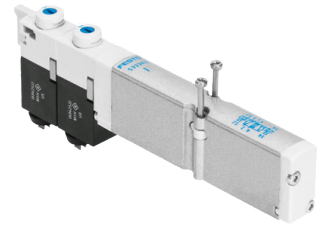

5/3 directional valve

Technical data

Type of reset	mechanical spring
Valve function	5/3 exhausted

No 3-side view is currently available for this product

10171803
477186.4561

INDEX

Documents

No downloads available for this product