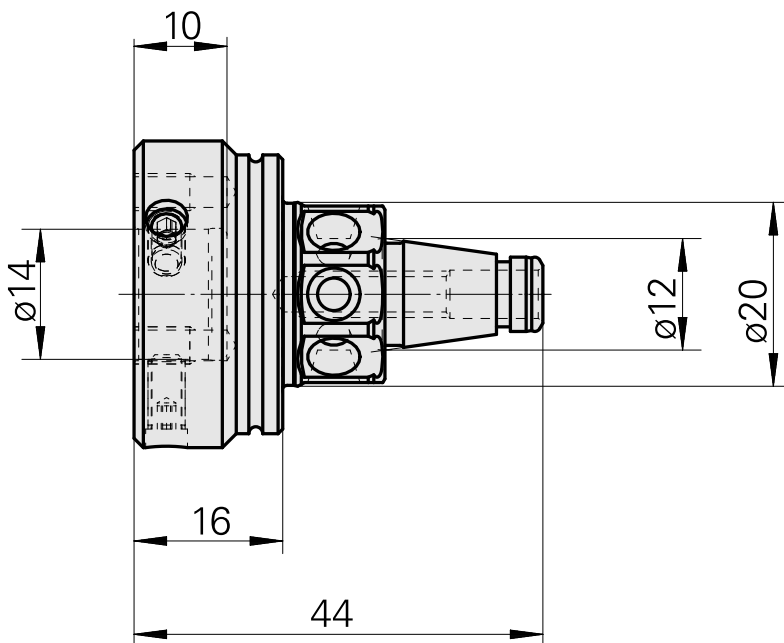

WFB 20-12 D14, adattatore per broccia

Technical data

TH accessories category

WFB 20-12

Mounting

D14

Quick change inserts

miscell mounting

Documents

No downloads available for this product

Accessories

Optional accessories

Other accessories

[Broaching/ Slotting toolholder D40](#)

Product ID : 10304370

Previous product ID : 983306

[Broach tool hol,intern. D12](#)

Product ID : 10172224

Previous product ID : 983305
