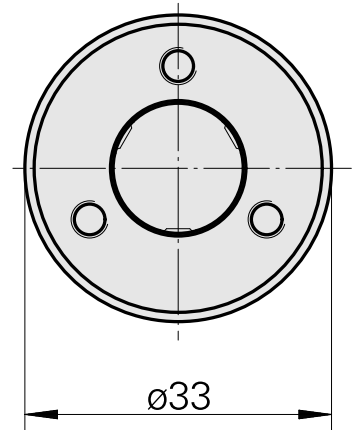

WFB 20-12 D14, adattatore per broccia

Technical data

TH accessories category

WFB 20-12

Mounting

D14

Quick change inserts

miscell mounting

[Broach tool hol,intern. D12](#)

Product ID : 10172224

Previous product ID : 983305
