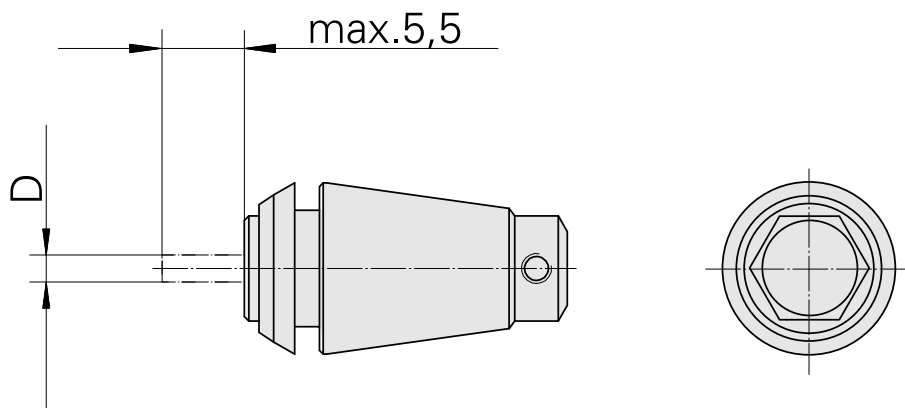

ER-Collet chuck for taps ET 1-12 1.6mm

Technical data

TH accessories category	ER-Collet chuck for taps
Mounting	ER11
Tool mounting	1.6mm
Collet type	ET 1-12

10165054
323960

INDEX

Documents

No downloads available for this product