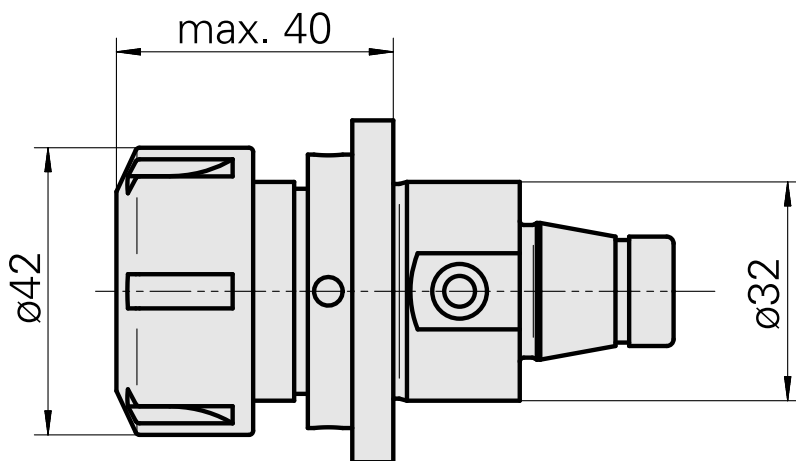

WFB 32-20 ER25

Technical data

TH accessories category

WFB 32-20

Mounting

ER25

Quick change inserts

collet mounting

Documents

No downloads available for this product

Accessories

Required for operation

[Spanner](#)

Product ID : 10802433

Previous product ID : 490219.0251

TH accessories category Tool	Mounting ER25	Collet type ER 25	Clamping nut type Female thread
Tools for Collet chucks Clamping nut wrench			

Optional accessories

Tool holder accessories

[Clamping nut](#)

Product ID : 10193990

Previous product ID : 901939.0251

TH accessories category Clamping nut	Mounting ER25	Collet type ER 25	Clamping nut type Female thread
---	------------------	----------------------	------------------------------------