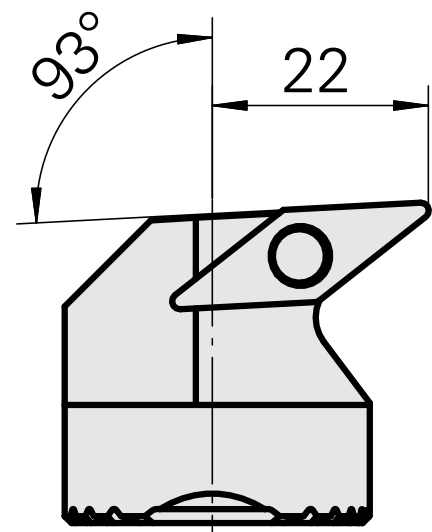

## Boring head for VC.. 1604..

### Technical data

<b>Mounting</b>	for VC.. 1604..
<b>Cooling</b>	internal
<b>Pressure</b>	50 bar
<b>X [mm]</b>	32 (1.26")
<b>Z [mm]</b>	22 (0.87)
<b>INDEX TRAUB products</b>	G220.3 • R200 • TNX65/42 • TNX220.3