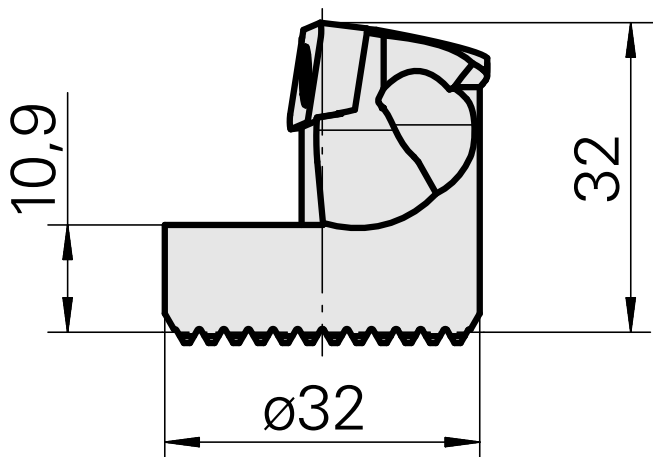

## Boring head for VC.. 1604..

### Technical data

<b>Mounting</b>	for VC.. 1604..
<b>Cooling</b>	internal
<b>Pressure</b>	50 bar
<b>X [mm]</b>	32 (1.26")
<b>Z [mm]</b>	22 (0.87)
<b>INDEX TRAUB products</b>	G220.3 • R200 • TNX65/42 • TNX220.3

### **Other accessories**

[Countersunk screw Wohlhaupter Nr. 115673](#)

Product ID : 10587078

Previous product ID : W00013.0026

---