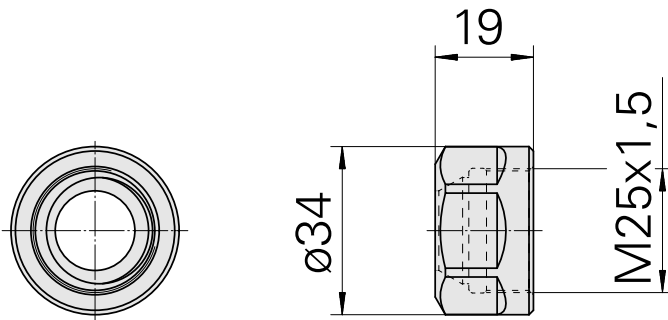

Clamping nut

Technical data

TH accessories category

Clamping nut

Mounting

ER20

Collet type

ER 20

Clamping nut type

Female thread