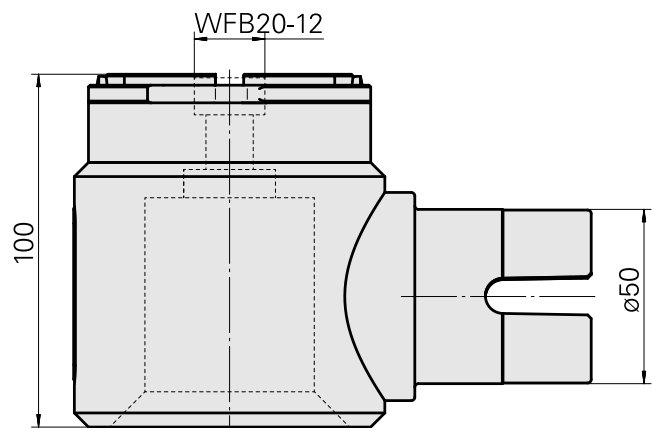

Adapter mounting aid WFB 20-12

Technical data

TH accessories category

Adapter mounting aid

Tool mounting

WFB 20-12

10108596
W9990825

INDEX