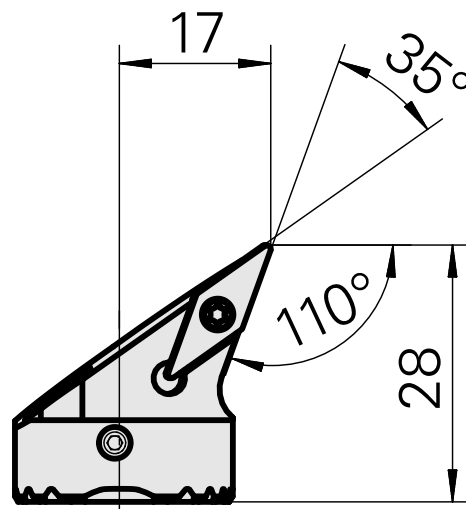

## Boring head for VC.. 1103..

### Technical data

Mounting	for VC.. 1103..
Cooling	internal
Pressure	50 bar
X [mm]	28 (1.10")
Z [mm]	17 (0.67)