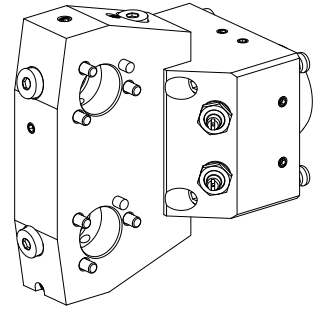

Basic holder KPS 45 D24 (0.94 "), double

Technical data

| | |
|----------------------|--|
| Shank KPS | KPS 45 |
| Drive | not live |
| Cooling | external and internal |
| Mounting | D24 |
| Pressure | 80 bar |
| X [mm] | 100 (3.94") |
| Y [mm] | ±9° |
| Z [mm] | 16 (0.63) |
| INDEX TRAUB products | ABC65 • TNK42/65 • TNL32-11 • TNL32 |

Documents

No downloads available for this product

Accessories

Optional accessories

Tool holders with compact shank

[Mount D12 \(0.47"\)](#)

Product ID : 10069528

Previous product ID : W9990530

| | | | |
|----------------------|---------------------|-----------------|--|
| Drive not live | Cooling internal | Mounting D12 | Pressure 80 bar |
| X [mm] 36 (1.42") | Y [mm] - | Z [mm] - | INDEX TRAUB products ABC65 • TNK42/65 • TNL18 • TNL20 • TNL32-11 • TNL32 • TNL32-11 compact • TNL20-11 • TNL32 compact • TNK40.2-10 • TNL20.2 • TNK40.2 |

[Mount D16 \(0.63"\)](#)

Product ID : 10506517

Previous product ID : W9990105

| | | | |
|----------------------|---------------------|-----------------|--|
| Drive not live | Cooling internal | Mounting D16 | Pressure 80 bar |
| X [mm] 36 (1.42") | Y [mm] - | Z [mm] - | INDEX TRAUB products ABC65 • TNK42/65 • TNL18 • TNL20 • TNL32-11 • TNL32 • TNL32-11 compact • TNL20-11 • TNL32 compact • TNK40.2-10 • TNL20.2 • TNK40.2 |