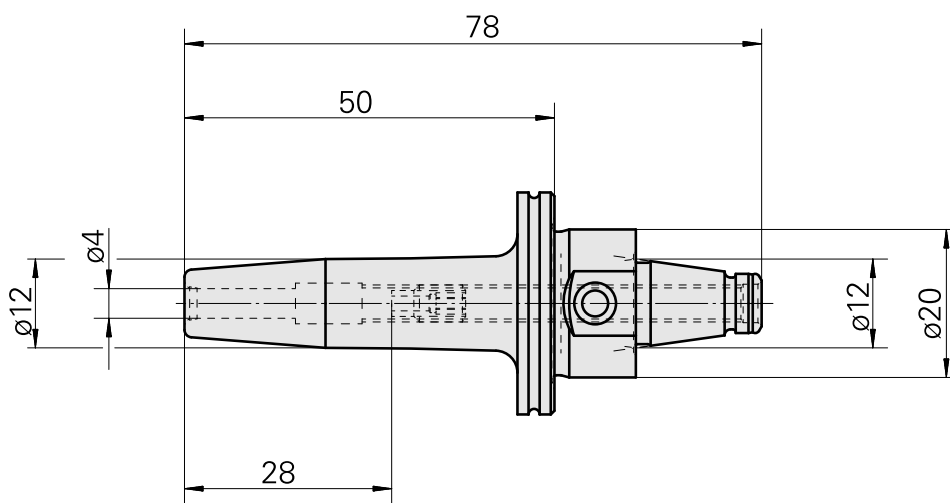

## WFB 20-12 Shrink-fit mounting D4

### Technical data

TH accessories category

WFB 20-12

Mounting

Shrink-fit mounting D4

Quick change inserts

shrink-fit mounting

### Other accessories

[Adjusting screw M 5x10](#)

Product ID : 10674886

Previous product ID : 326793

---