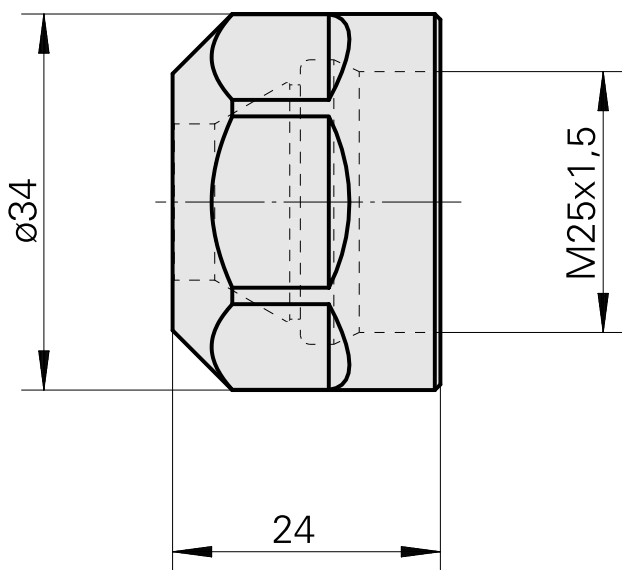

Clamping nut, for internal cooling lubricant supply

Technical data

TH accessories category	Clamping nut
Mounting	ER20
Collet type	ER 20
Clamping nut type	Female thread

Documents

No downloads available for this product