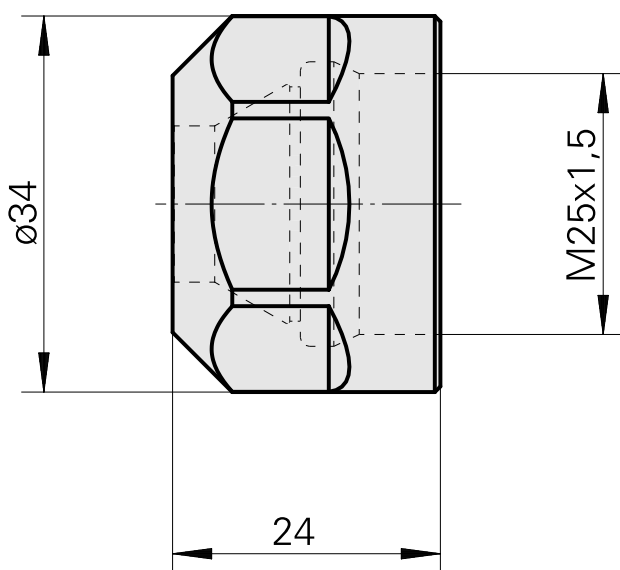

Clamping nut, for internal cooling lubricant supply

Technical data

TH accessories category	Clamping nut
Mounting	ER20
Collet type	ER 20
Clamping nut type	Female thread

Documents

No downloads available for this product