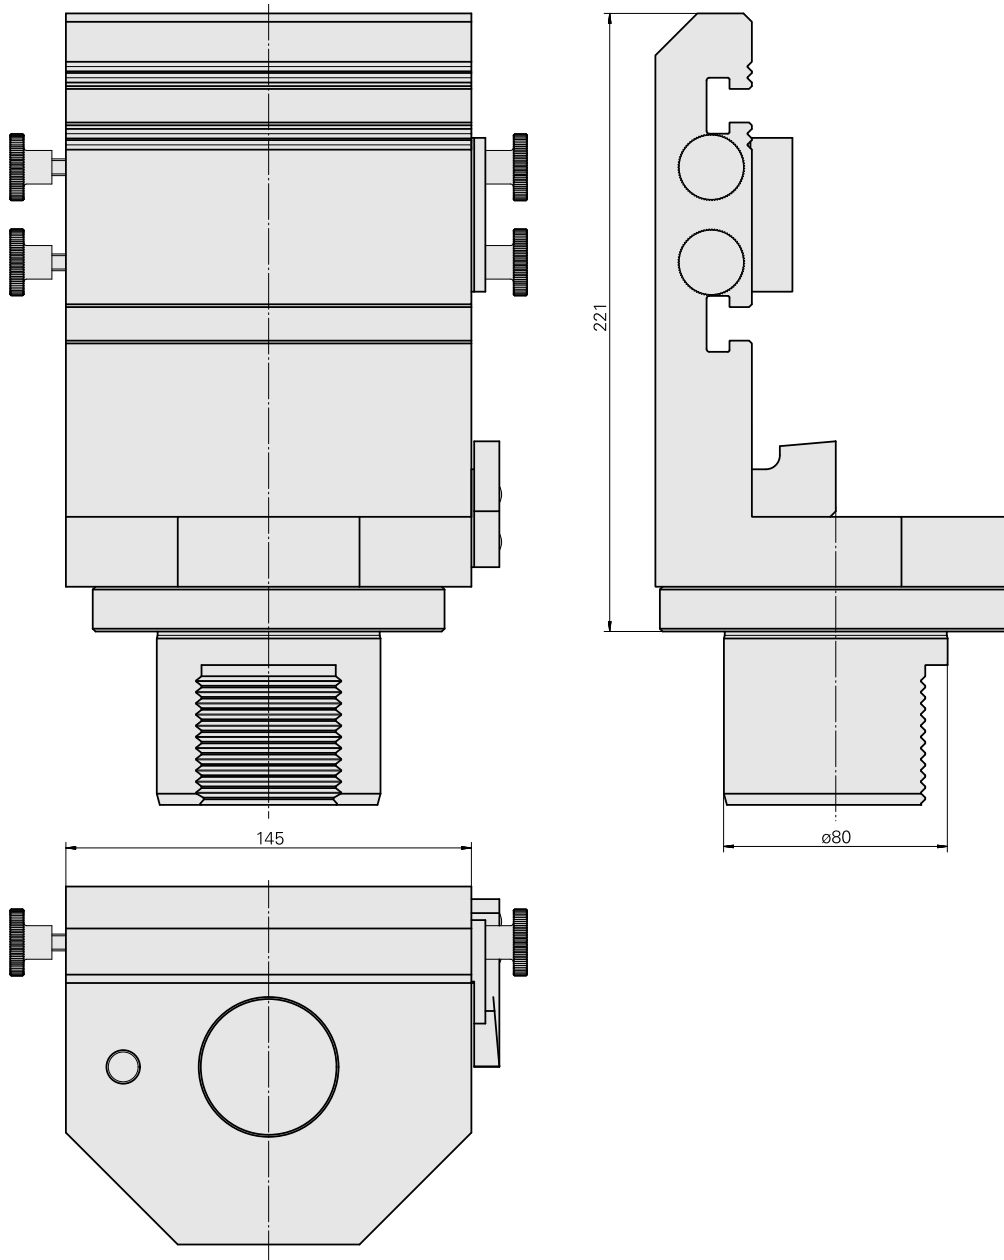

Presetting device D80/MS16 Stechschlitte

Technical data

TH accessories category

Adapter for presetting units

Mounting

D80 for presetting devices

Tool mounting

MS16 Grooving slide

[Stop bar](#)

Product ID : 10182559

Previous product ID : W00016.0131
