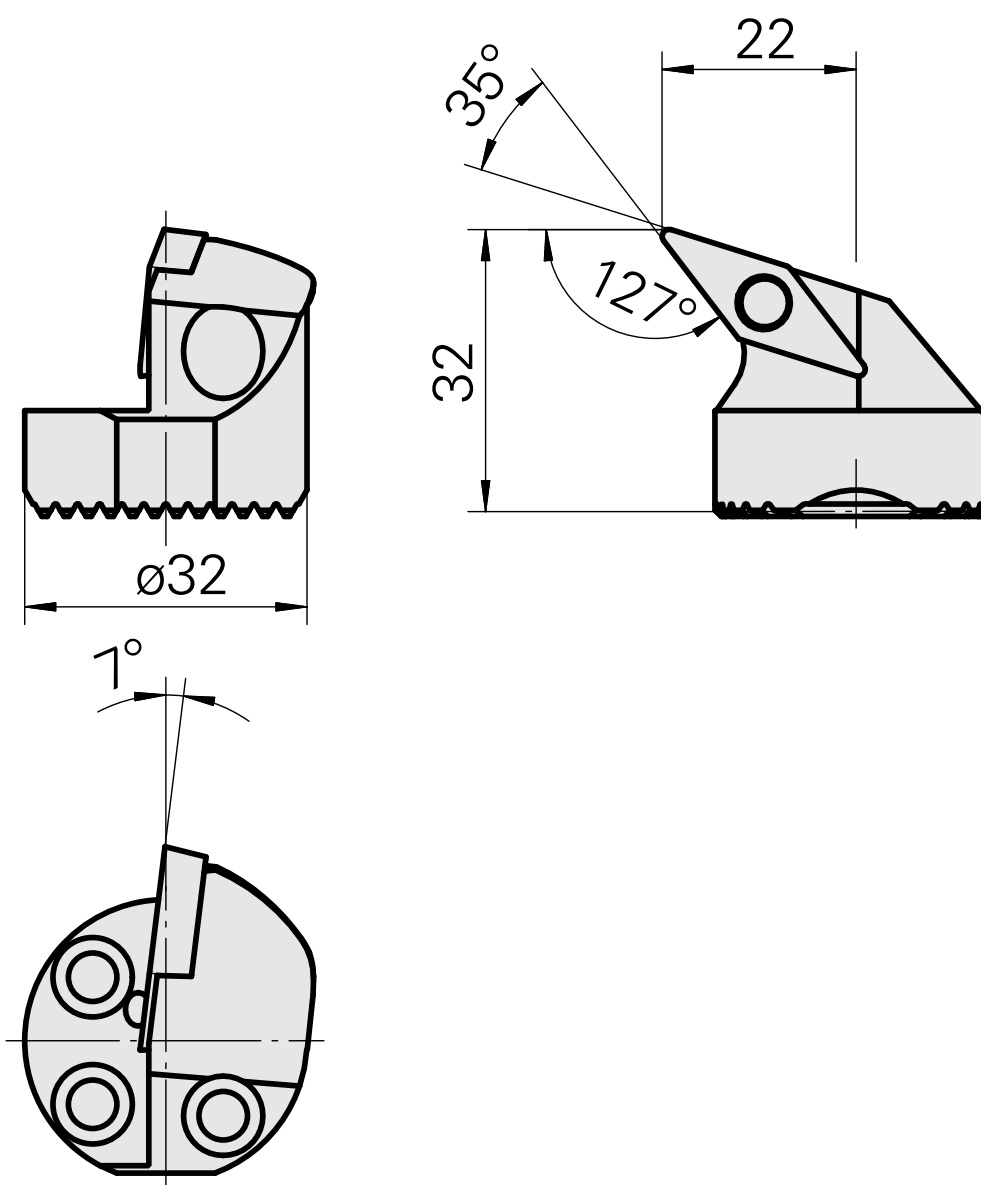

Boring head for VC.. 1604..

Technical data

Mounting	for VC.. 1604..
Cooling	internal
Pressure	50 bar
X [mm]	32 (1.26")
Z [mm]	22 (0.87)
INDEX TRAUB products	G220.3 • G220 • R200 • TNX65/42 • TNX220.3

Documents

No downloads available for this product

Accessories

Optional accessories

Other accessories

[Countersunk screw Wohlhaupter Nr. 115673](#)

Product ID : 10587078

Previous product ID : W00013.0026
