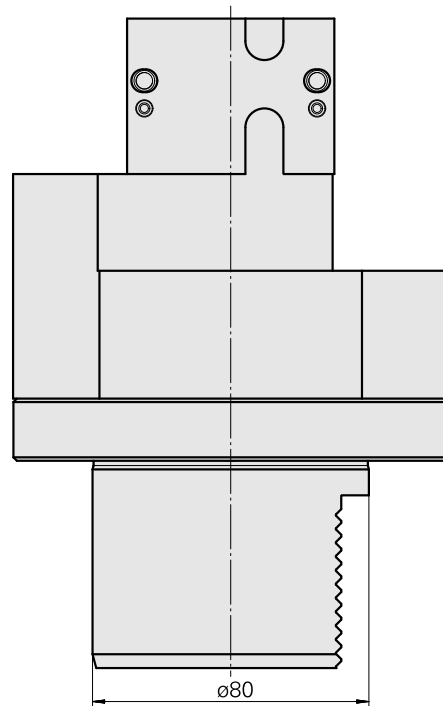

### Technical data

**TH accessories category**

Adapter for presetting units

**Mounting**

D80 for presetting devices

**Tool mounting**

MS16 DrillGroovBlock