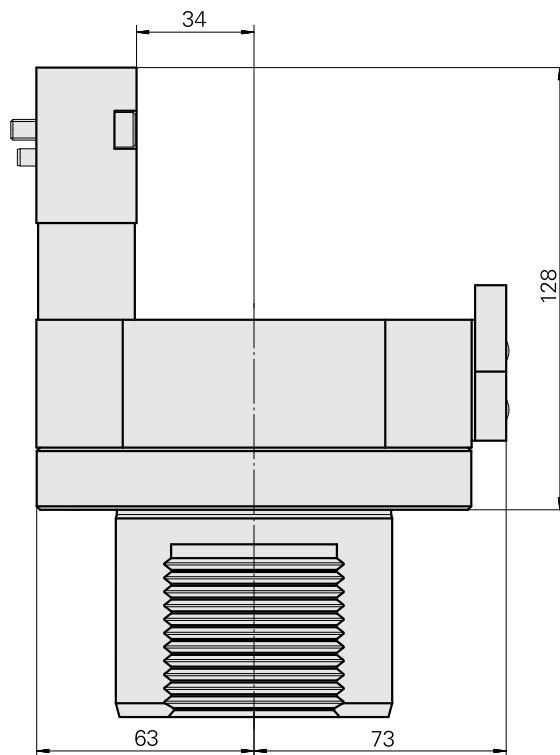

### Technical data

**TH accessories category**

Adapter for presetting units

**Mounting**

D80 for presetting devices

**Tool mounting**

MS16 DrillGroovBlock