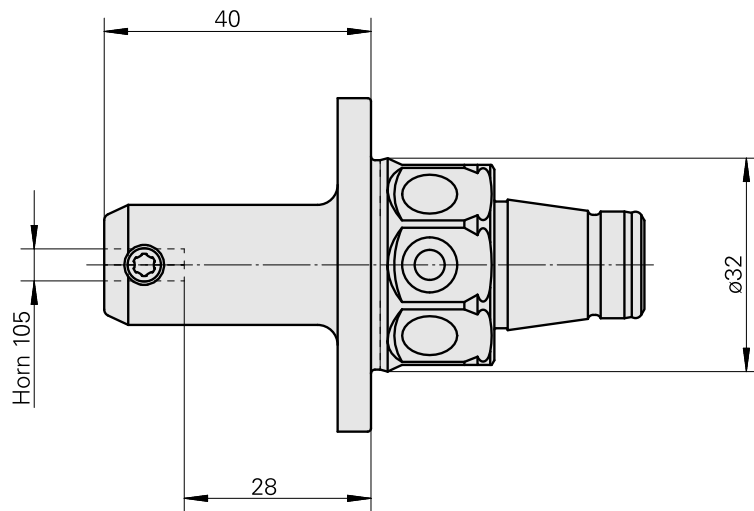

WFB 32-20 Horn Type 105

Technical data

TH accessories category

WFB 32-20

Mounting

Horn Type 105

Quick change inserts

Horn S-Mini