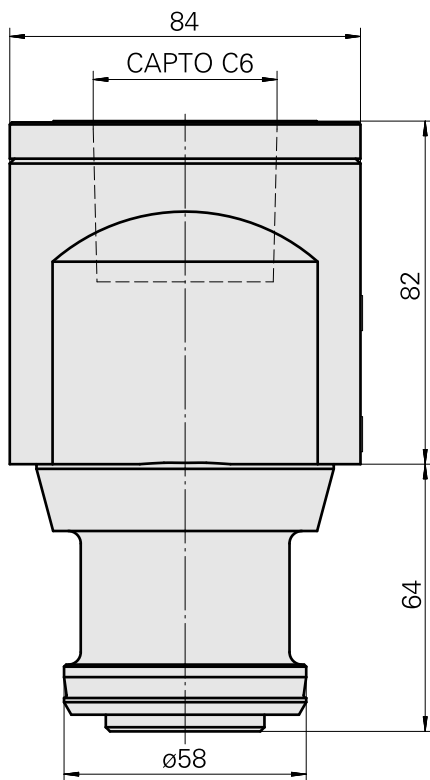

### Technical data

TH accessories category

Adapter pre-adjustment block

Tool mounting

CAPTO C6