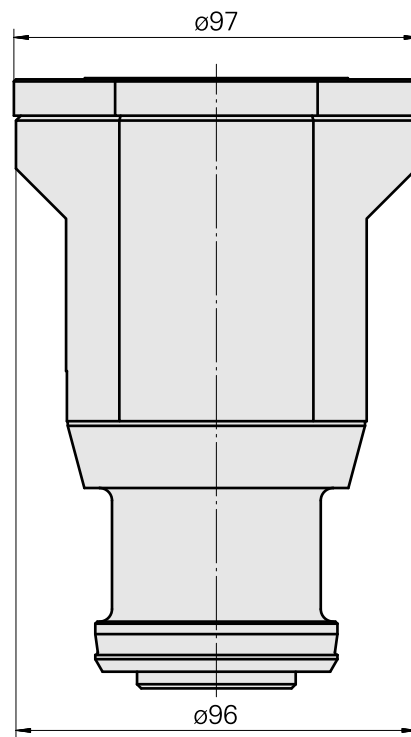

### Technical data

TH accessories category

Adapter pre-adjustment block

Tool mounting

CAPTO C6