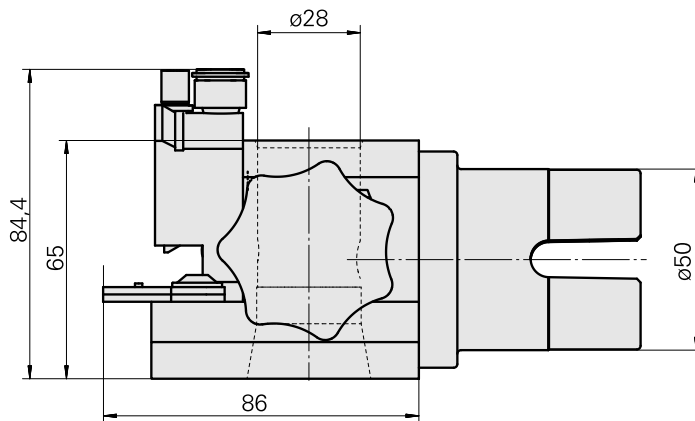

Adapter mounting aid TNL12

Technical data

TH accessories category

Adapter mounting aid

Tool mounting

TNL12

Documents

No downloads available for this product