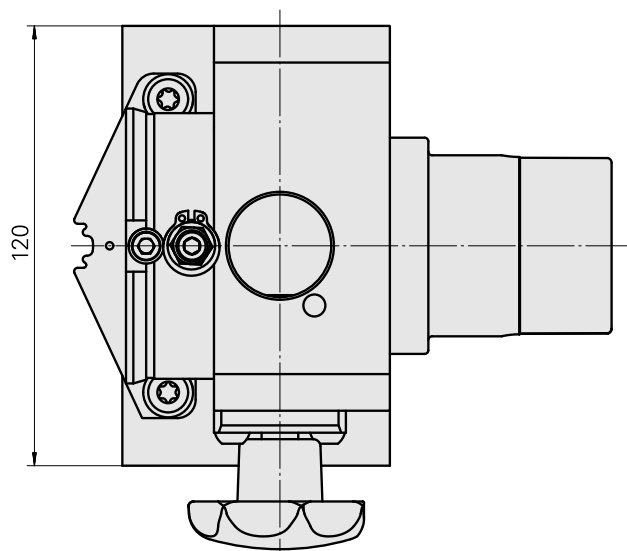

Adapter mounting aid TNL12

Technical data

TH accessories category

Adapter mounting aid

Tool mounting

TNL12

Documents

No downloads available for this product