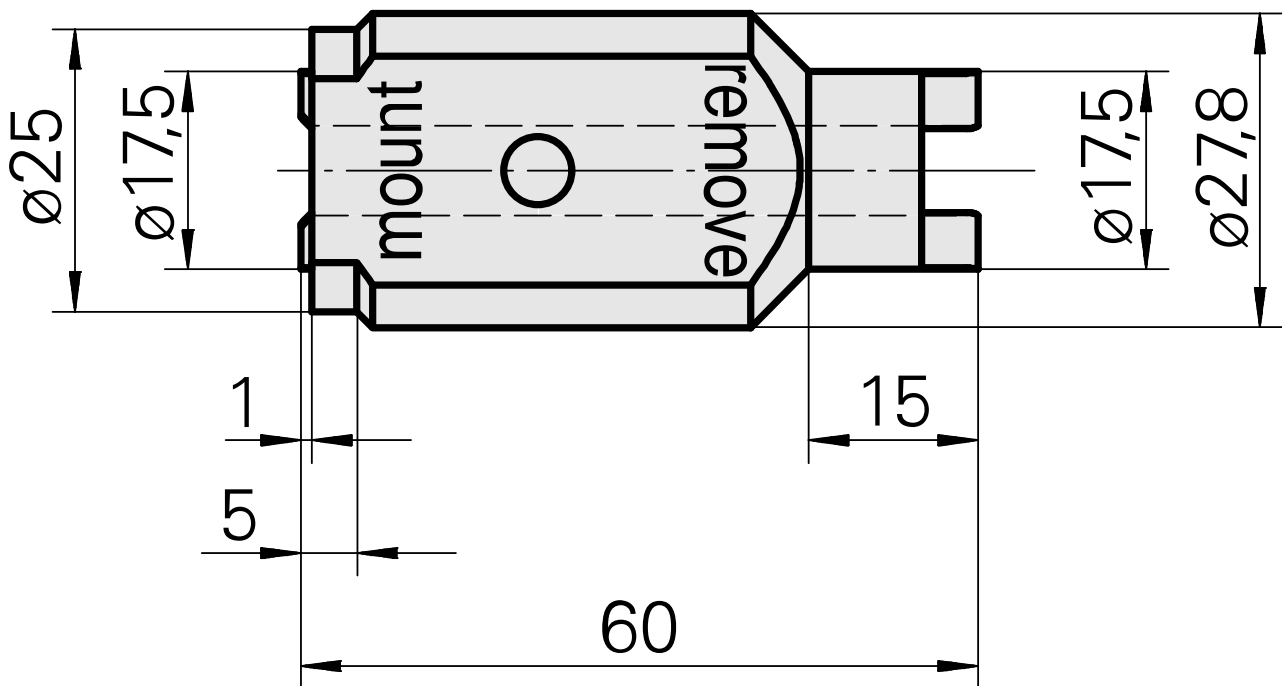

## Socket wrench

### Technical data

TH accessories category

Tool for KSS adapter

Mounting

INDEX CAPTO C6