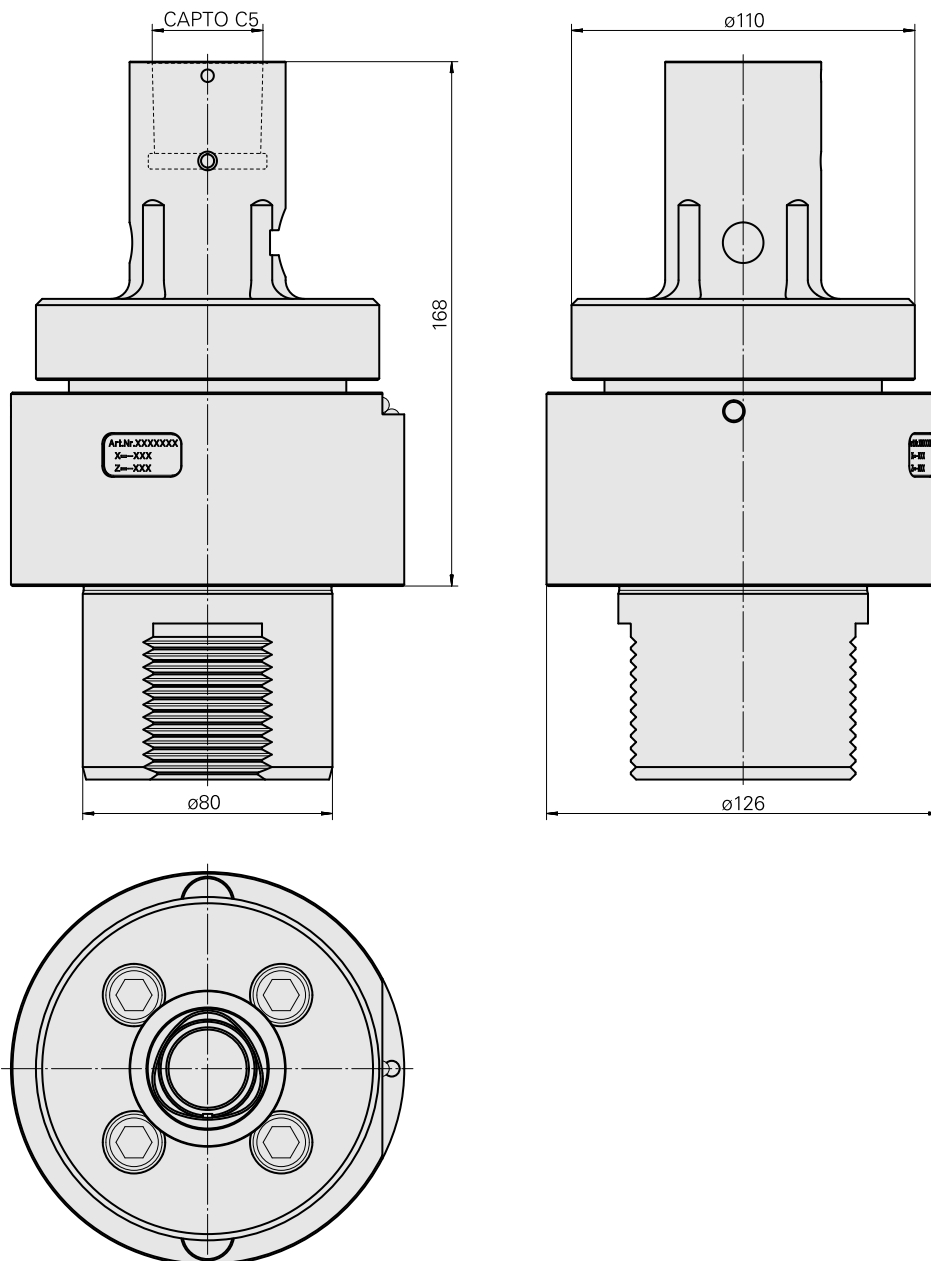

Presetting device D80/INDEX CAPTO C5

Technical data

TH accessories category

Adapter for presetting units

Mounting

D80 for presetting devices

Tool mounting

CAPTO C5