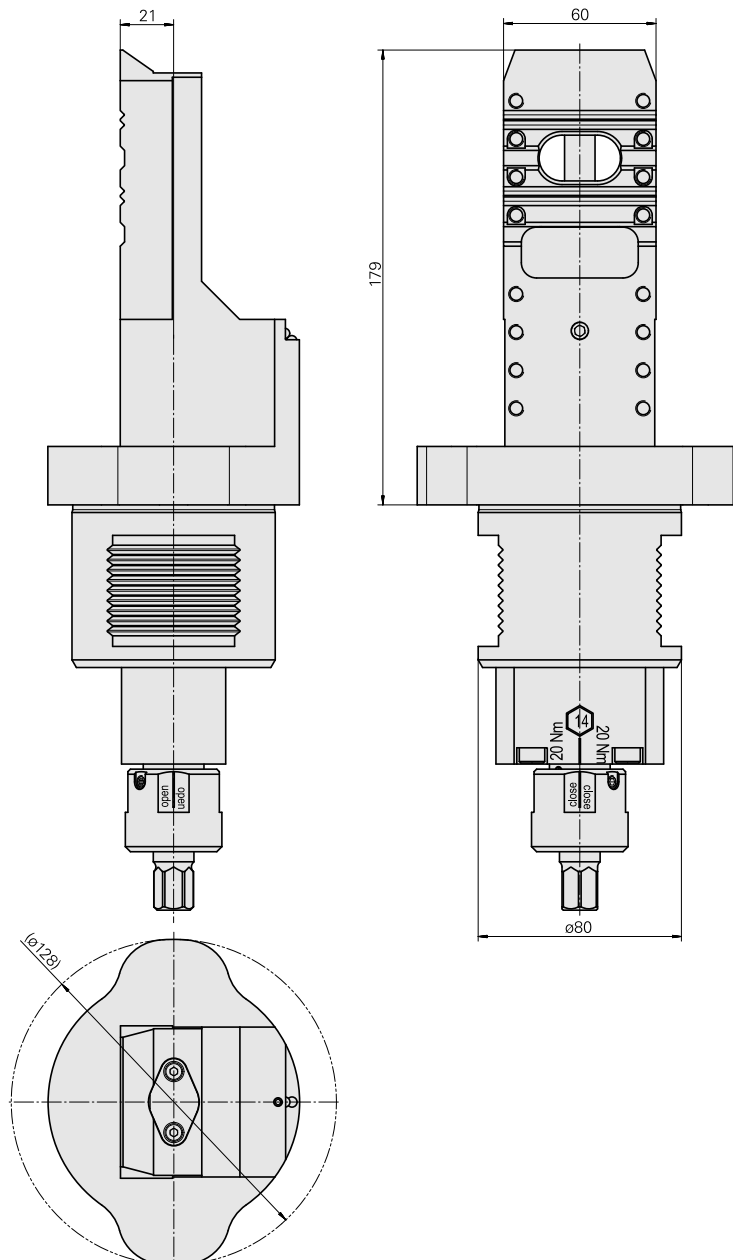

## Presetting device D80/MS24 QS Schnellspa

### Technical data

TH accessories category

Adapter for presetting units

Mounting

D80 for presetting devices

Tool mounting

MS24 Cross slide