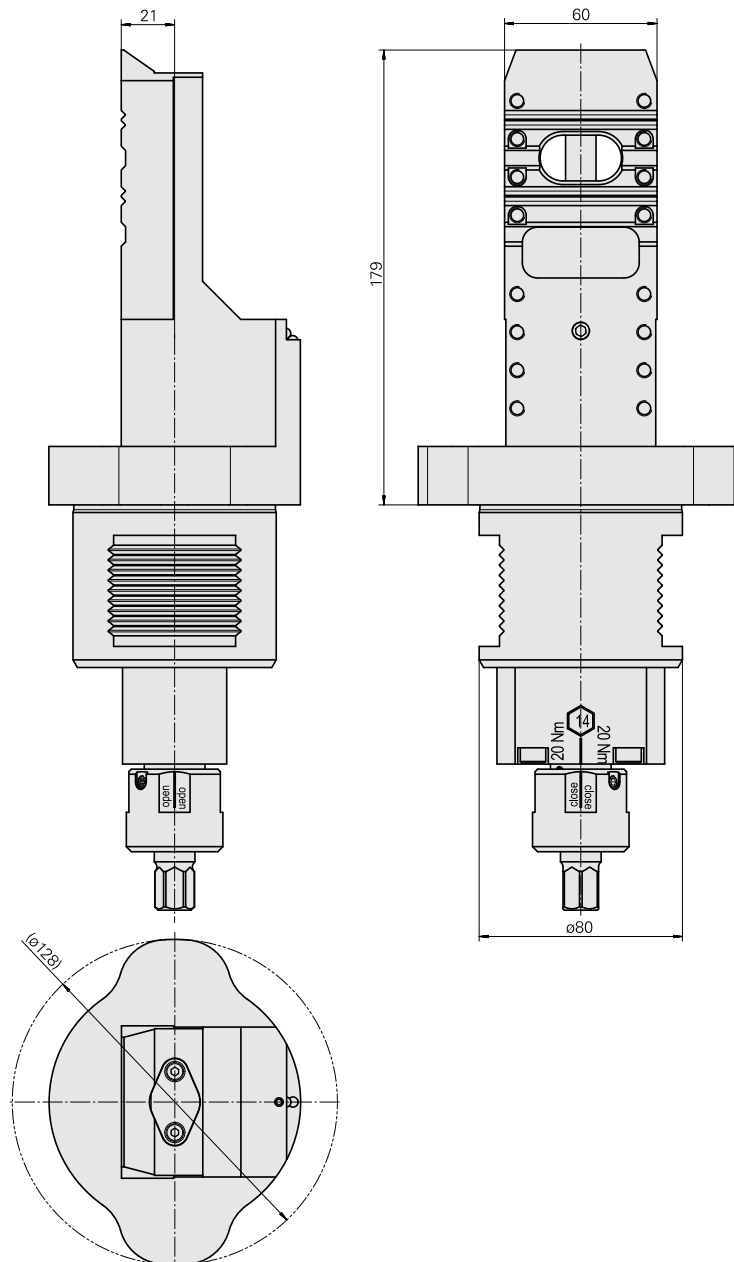

Adaptor

Technical features

TH accessories category

Mounting

Tool mounting

Adapter for presetting units

D80 for presetting devices

MS24 Cross slide