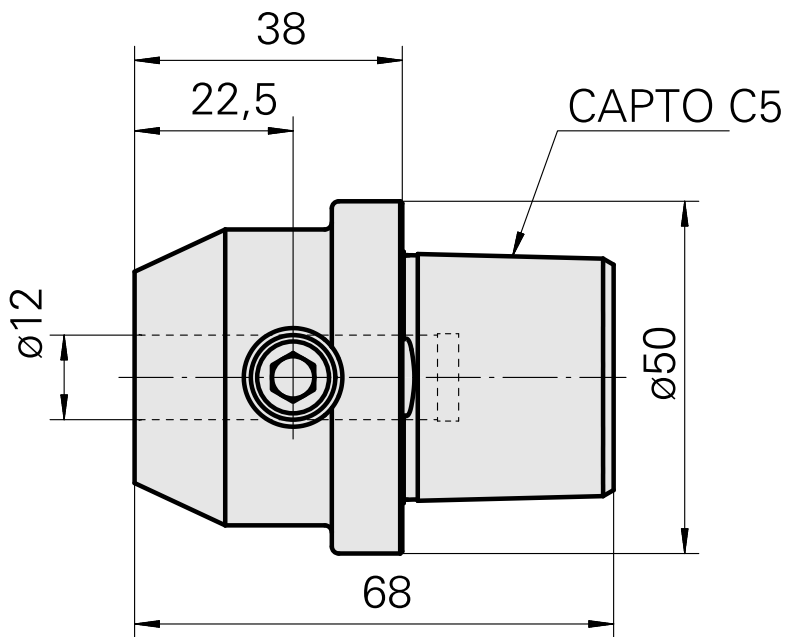

### Technical data

TH accessories category

INDEX CAPTO C5

Mounting

D12

Quick change inserts

Weldon mounting