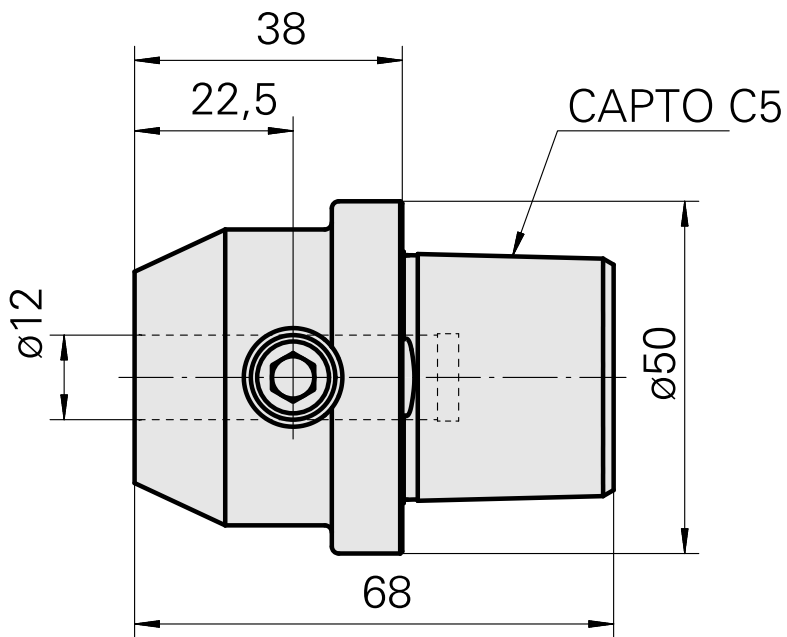

INDEX CAPTO C5 D12

Technical features

TH accessories category

INDEX CAPTO C5

Mounting

D12

Quick change inserts

Weldon mounting

Documents

No downloads available for this product

Accessories

Optional accessories

Other accessories

[Mounting sleeve with collar D12](#)

Product ID : 11060576

Previous product ID : W94280.21--

[Clamping sleeve D12](#)

Product ID : 10964938

Previous product ID : 993112.-----
