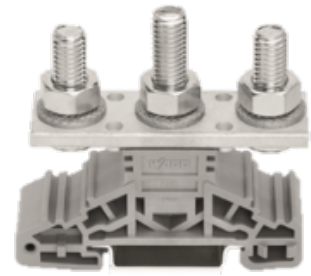

Clip

Technical data

Electrical assemblies	Terminal
Length	67 Millimeter
Width	22.8 Millimeter
Height	56.7 Millimeter
Cross-section	50 Square millimeter
Number of wires/poles (ST)	2 Piece
Current	150 Ampere
Voltage	1000 Volt
	GY - grey

No 3-side view is currently available for this product

Documents

No downloads available for this product